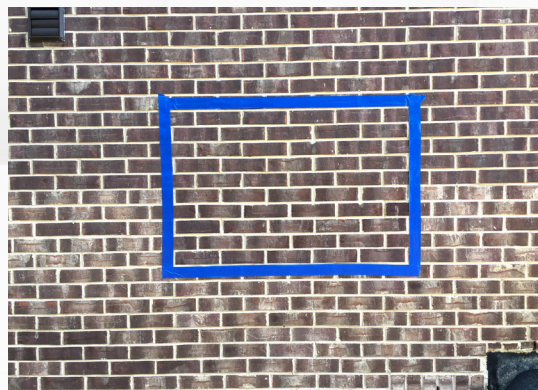

PERMANENT **MASONRY STAINING** SOLUTIONS

THE EXPERTISE YOU DESIRE.
THE EXCELLENCE YOU DESERVE.

PROBLEM RESOLUTION

Instead of tearing down off-colored brick runs, call us for the more affordable and time-sensitive solution

RESTORATIONS

When restoring a building to its original beauty, choose a proven masonry stain over the costly and lengthy solution of replacing the brick

MAKEOVERS

Does the color of your brick look outdated? Resist the urge to reach for that paint can. Call us instead